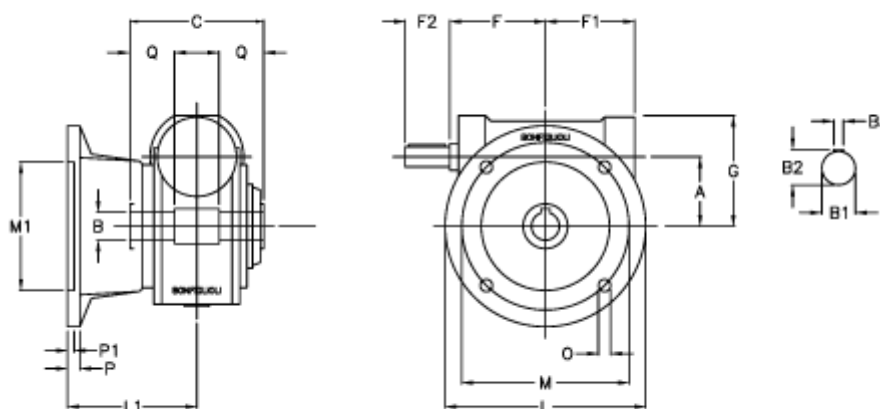

Data Sheet

Article number: 3901044060400

Description: Worm gear with solid input shaft
VF 44F-60-HS

Measures

a	= 44.6	F1 = 54	P = 9
B	= 18	F2 = 30	P1 = 7
B1	= 11	g = 71	Q = 24.5
B2	= 12.5	L = 110	
B3	= 4	L1 = 60.5	
C	= 64	m = 87	
Description = VF 44F-xx-HS		M1 = 60	
F	= 54.0	O = 8.5	